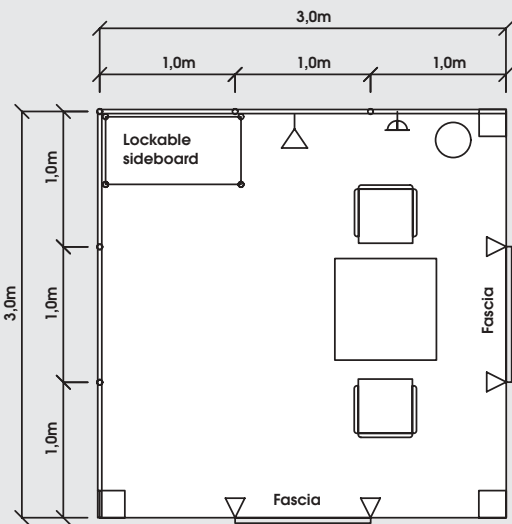

# 01 basic

The **basic** shell scheme stand is an ideal start-up package and low-cost solution.

Max. stand height 2.50 m	9 m <sup>2</sup>	≤12 m <sup>2</sup>	≤18 m <sup>2</sup>	≤24 m <sup>2</sup>	≤30 m <sup>2</sup>
Carpet, grey, other colours on request	✓	✓	✓	✓	✓
Wall panels, white, 2.5 m ht	✓	✓	✓	✓	✓
<b>Complimentary furniture:</b>					
Square table	1	1	2	2	2
Grey leather chair	2	3	4	6	8
Waste paper basket	1	1	2	2	2
100 W spotlight	3	4	6	8	10
13A/220 V 500 W socket	1	1	2	2	3
Fascia (white), 0.30 m ht; Lettering & booth no. (black)	✓	✓	✓	✓	✓

# 02 trend

Max. stand height 3.50 m	9 m <sup>2</sup>	≤12 m <sup>2</sup>	≤18 m <sup>2</sup>	≤24 m <sup>2</sup>	≤30 m <sup>2</sup>
Carpet, grey, other colours on request	✓	✓	✓	✓	✓
Wall panels, white, 2.5 m ht	✓	✓	✓	✓	✓
Design element (red, blue or yellow), 3.5 m ht	✓	✓	✓	✓	✓
<b>Complimentary furniture:</b>					
Square table	1	1	2	2	2
Grey leather chair	2	4	6	8	8
Lockable cupboard	1	1	2	2	3
Waste paper basket	1	1	2	2	2
100 W spotlight	3	4	6	8	10
13A/220 V 500 W socket	1	1	2	2	3
Fascia (yellow), 0.35 m ht; Lettering & booth no. (black)	✓	✓	✓	✓	✓
Logo	✓	✓	✓	✓	✓

# success

The **success** stand system – a high-quality presentation space with an open, welcoming structure.

Max. stand height 4.0 m	9 m <sup>2</sup>	≤12 m <sup>2</sup>	≤18 m <sup>2</sup>	≤24 m <sup>2</sup>	≤30 m <sup>2</sup>	≤36 m <sup>2</sup>
Carpet, grey (other colours on request)	✓	✓	✓	✓	✓	✓
Wall panels, light grey, 32 mm thick, 2,5 m ht	✓	✓	✓	✓	✓	✓
Steel structure, 3,0 m ht	✓	✓	✓	✓	✓	✓
Square columns 4,0 m (row stand)	2	2	2	3	3	3
<b>Complimentary furniture:</b>						
Square table	1	1	2	2	2	3
Grey leather chair	3	4	6	8	8	10
Lockable sideboard	1	1	2	2	3	3
Waste paper basket	1	1	2	2	2	2
100 W spotlight	3	4	6	8	10	12
13A/220 V 500 W socket	1	1	2	2	3	3
Fascia (grey), 0,30 m ht; Lettering & booth no. (red)	✓	✓	✓	✓	✓	✓
Logo	✓	✓	✓	✓	✓	✓