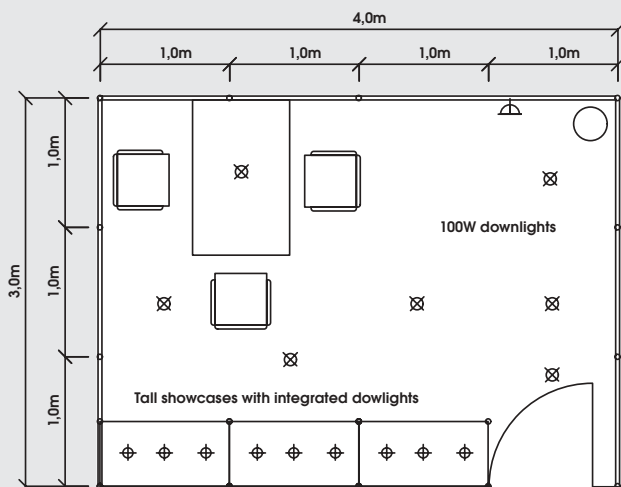

12 jewellery special

Max. stand height 2.5 m	≤12 m²	≤18 m²	≤24 m²	≤30m²	≤36m²
Carpet, grey (other colours on request)	✓	✓	✓	✓	✓
Wall panels, light grey 2.5 m ht.	✓	✓	✓	✓	✓
System ceiling (with white egg crate ceiling grid)	✓	✓	✓	✓	✓
Complimentary furniture:					
Rectangular table	1	2	3	3	3
Leather chairs (grey/black)	3	6	8	10	12
Tall showcase (with 2 layers glass shelves) incl. built in halogen spots	3	5	7	9	10
Waste paper basket	1	1	1	1	2
100 W downlight (for ceiling)	7	10	14	17	20
13A/220 V 500 W socket	1	1	2	2	3
Fascia (grey), 0.4 m ht; Lettering & booth no. (black)	✓	✓	✓	✓	✓

For stands larger than 36 sqm please contact the IMAG Technical Services Department.