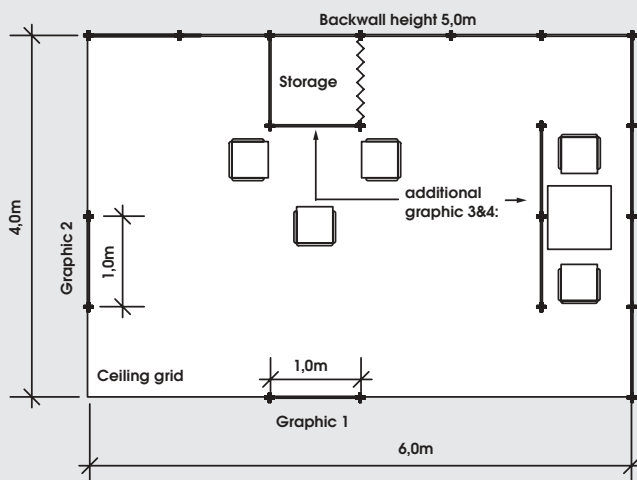

06 communication

Max. stand height 5.0 m	18 m²	≤ 24 m²	≤ 30 m²	≤ 36 m²	≤ 42 m²	≤ 48 m²
Carpet, grey, other colours on request	✓	✓	✓	✓	✓	✓
Wall panels, white, 2.0 x 2.5 m ht	✓	✓	✓	✓	✓	✓
Ceiling grid	✓	✓	✓	✓	✓	✓
Graphic banner, single side - design excl.; production incl.	2	2	2	2	3	4
System made storage (sqm)	1 m²	1 m²	3 m²	4 m²	4 m²	6 m²
Folding door	1	1	1	1	1	1
Complimentary furniture:						
Square table	1	2	2	2	3	3
Grey leather chair	3	5	6	8	12	12
Waste paper basket	1	1	2	2	3	3
100 W HQI	3	3	4	5	6	7
13A/220 V 500 W socket	1	1	2	2	3	3

For stands larger than 48 sqm please contact the IMAG Technical Services Department.