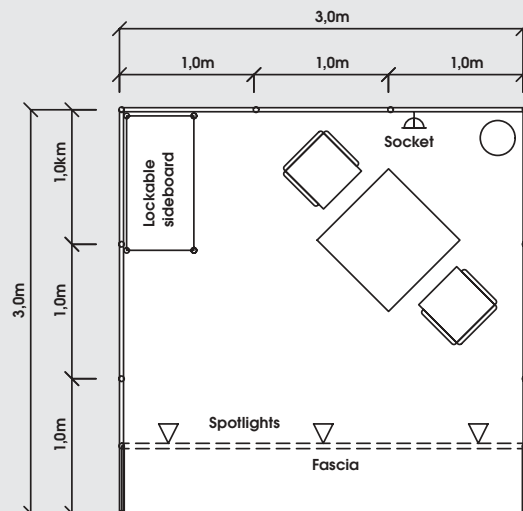

02 trend

Max. stand height 3.50 m	9 m²	≤12 m²	≤18 m²	≤24 m²	≤30 m²
Carpet, grey, other colours on request	✓	✓	✓	✓	✓
Wall panels, white, 2.5 m ht	✓	✓	✓	✓	✓
Design element (red, blue or yellow), 3.5 m ht	✓	✓	✓	✓	✓
Complimentary furniture:					
Square table	1	1	2	2	2
Grey leather chair	2	4	6	8	8
Lockable cupboard	1	1	2	2	3
Waste paper basket	1	1	2	2	2
100 W spotlight	3	4	6	8	10
13A/220 V 500 W socket	1	1	2	2	3
Fascia (yellow), 0.35 m ht; Lettering & booth no. (black)	✓	✓	✓	✓	✓
Logo	✓	✓	✓	✓	✓

For stands larger than 30 sqm please contact the IMAG Technical Services Department.