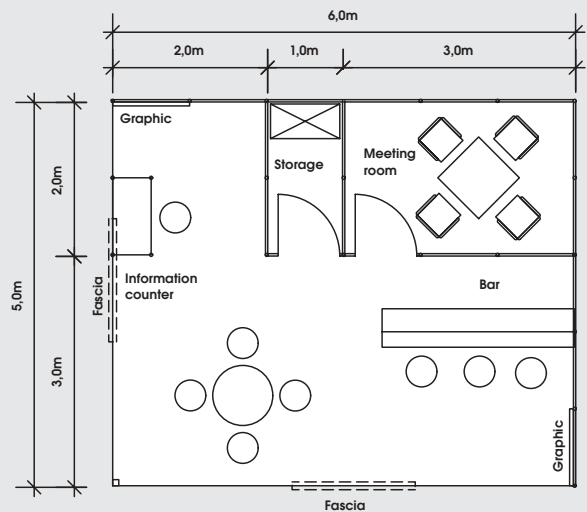

07 prestige

The **prestige** stand combines exclusive design with an open and light construction.

Max. stand height 4.0 m	≤ 24 m²	≤ 30 m²	≤ 36 m²	≤ 42 m²	≤ 48 m²	≤ 54 m²
Carpet, beige (other colours on request)	✓	✓	✓	✓	✓	✓
Wall panels height: 4.0 m and 2.5 m	✓	✓	✓	✓	✓	✓
Digital print, size 1x 4 m ht - design excl. production incl.	2	2	2	2	2	2
Complimentary furniture:						
Square table	1	1	1	1	1	2
Grey leather chair	4	4	4	6	6	8
Bistro table	1	1	1	1	1	1
Bar counter	1	1	1	1	1	1
Bar stool	6	8	8	8	8	8
Shelf rack	1	1	1	2	2	2
Information counter	1	1	1	1	1	1
Waste paper basket	2	3	4	5	6	7
70 W HQI	5	6	7	8	9	10
100 W spotlight	3	3	4	5	6	7
13A/220 V 500 W socket	2	3	4	5	6	7
Fascia, 0.4 m ht; Lettering & booth no.	✓	✓	✓	✓	✓	✓

For stands larger than 54 sqm please contact the IMAG Technical Services Dept.