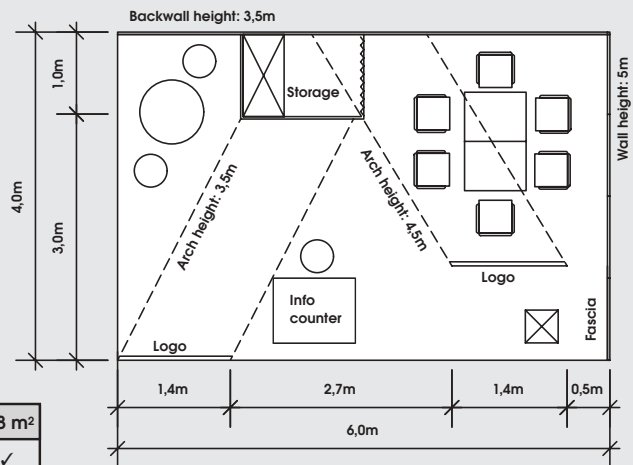

# 04 peak

Max. stand height 4.0 m	9 m <sup>2</sup>	≤12 m <sup>2</sup>	≤18 m <sup>2</sup>	≤24 m <sup>2</sup>	≤30 m <sup>2</sup>	≤36 m <sup>2</sup>
Carpet, grey (other colours on request)	✓	✓	✓	✓	✓	✓
Wall panels, light grey, 32 mm thick, 2.5 m ht	✓	✓	✓	✓	✓	✓
Design element blue, 4 m ht, with logo lightbox	✓	✓	✓	✓	✓	✓
<b>Complimentary furniture:</b>						
Square table	1	1	2	2	2	3
Grey leather chair	2	4	6	8	8	8
Lockable sideboard	1	1	2	2	2	3
Waste paper basket	1	1	2	2	2	2
100 W spotlight	3	4	6	8	10	12
13A/220 V 500 W socket	1	1	2	2	3	3
Fascia 1.5 m x 0.6 m ht						
Lettering & booth no. (blue)	✓	✓	✓	✓	✓	✓
Logo	✓	✓	✓	✓	✓	✓

# 05 deluxe

The **deluxe** stand – an eye-catching solution with innovative design elements and arches for a professional presentation.

Max. stand height 5.0 m	≤24 m <sup>2</sup>	≤30 m <sup>2</sup>	≤36 m <sup>2</sup>	≤42 m <sup>2</sup>	≤48 m <sup>2</sup>
Carpet, grey (other colours on request)	✓	✓	✓	✓	✓
Wall panels height: 5.0 m (grey) 3.5 m (white) and 2.5 m (red)	✓	✓	✓	✓	✓
Design arch (cloth), height: 3.5 m and 4.5 m	2	2	2	2	3
<b>Complimentary furniture:</b>					
Square table	2	2	2	3	4
Grey leather chair	6	6	8	9	12
Shelf rack (5 layers)	1	2	2	3	3
Bistro table	1	2	2	3	3
Bar stool	2	4	4	6	6
Information counter	1	1	2	2	3
Brochure stand	1	2	2	3	3
Waste paper basket	1	2	2	3	3
100 W spotlight	8	10	12	14	16
13A/220 V 500 W socket	2	3	3	4	4
Company name & booth no. (black)	✓	✓	✓	✓	✓
Logo on design arch	✓	✓	✓	✓	✓