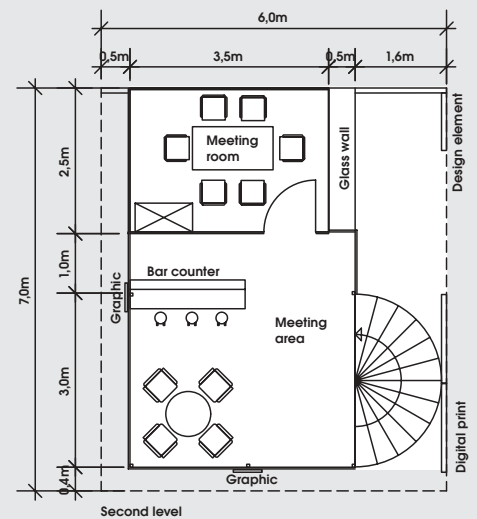

The **prestige 2-storey** stand is a business platform that combines both meeting and presentation space.

prestige 2-storey

Max. stand height 6.0 m - Upper floor level 3.0 m	≤ 36 m²	≤ 42 m²	≤ 54 m²	≤ 66 m²	≤ 72 m²
Carpet, grey (other colours on request)	✓	✓	✓	✓	✓
Wall panels, 32 mm thick, 2.5 m ht, staircase, railing	✓	✓	✓	✓	0
Design elements (graphic cloth), 3.5 m ht	2	2	2	2	3
Digital print size 1 x 5 m ht design excl., production incl.	1	1	1	1	2
Complimentary furniture:					
Square table	1	1	1	1	2
Rectangular table	1	1	1	2	2
Grey leather chair	12	18	18	20	22
Round table	2	3	3	3	4
Office chair	1	1	1	1	2
Bar counter	1	1	1	1	2
Bar stool	3	4	4	4	6
Lockable cupboard	2	2	3	4	4
Kitchen cupboard	1	1	1	1	1
Information counter	1	1	1	1	2
Waste paper basket	2	2	3	3	4
70 W HQI	6	6	7	8	9
100 W HQI	8	8	9	10	11
13A/220 V 500 W socket	4	4	5	6	7
Fascia, 0.4 m ht; Lettering & booth no.	✓	✓	✓	✓	✓

For stands larger than 72 sqm please contact the IMAG Technical Services Department.