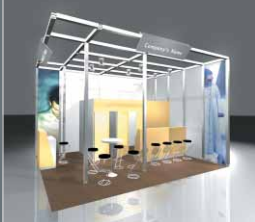

u n l i m i t e d   s o l u t i o n s