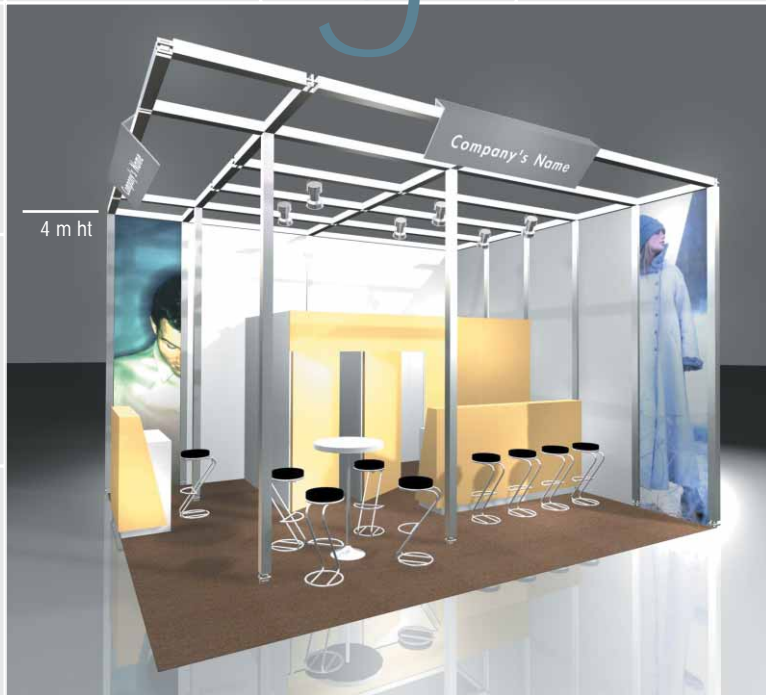

# 05 deluxe

The **deluxe** stand – an eye-catching solution with innovative design elements and arches for a professional presentation.

Max. stand height 5.0 m	≤24 m <sup>2</sup>	≤30 m <sup>2</sup>	≤36 m <sup>2</sup>	≤42 m <sup>2</sup>	≤48 m <sup>2</sup>
Carpet, grey (other colours on request)	✓	✓	✓	✓	✓
Wall panels height: 5.0 m (grey) 3.5 m (white) and 2.5 m (red)	✓	✓	✓	✓	✓
Design arch (cloth), height: 3.5 m and 4.5 m	2	2	2	2	3
<b>Complimentary furniture:</b>					
Square table	2	2	2	3	4
Grey leather chair	6	6	8	9	12
Shelf rack (5 layers)	1	2	2	3	3
Bistro table	1	2	2	3	3
Bar stool	2	4	4	6	6
Information counter	1	1	2	2	3
Brochure stand	1	2	2	3	3
Waste paper basket	1	2	2	3	3
100 W spotlight	8	10	12	14	16
13A/220 V 500 W socket	2	3	3	4	4
Company name & booth no. (black)	✓	✓	✓	✓	✓
Logo on design arch	✓	✓	✓	✓	✓

# 07 prestige

The **prestige** stand combines exclusive design with an open and light construction.

Max. stand height 4.0 m	≤ 24 m <sup>2</sup>	≤ 30 m <sup>2</sup>	≤ 36 m <sup>2</sup>	≤ 42 m <sup>2</sup>	≤ 48 m <sup>2</sup>	≤ 54 m <sup>2</sup>
Carpet, beige (other colours on request)	✓	✓	✓	✓	✓	✓
Wall panels height: 4.0 m and 2.5 m	✓	✓	✓	✓	✓	✓
Digital print, size 1x 4 m ht - design excl. production incl.	2	2	2	2	2	2
<b>Complimentary furniture:</b>						
Square table	1	1	1	1	1	2
Grey leather chair	4	4	4	6	6	8
Bistro table	1	1	1	1	1	1
Bar counter	1	1	1	1	1	1
Bar stool	6	8	8	8	8	8
Shelf rack	1	1	1	2	2	2
Information counter	1	1	1	1	1	1
Waste paper basket	2	3	4	5	6	7
70 W HQI	5	6	7	8	9	10
100 W spotlight	3	3	4	5	6	7
13A/220 V 500 W socket	2	3	4	5	6	7
Fascia, 0.4 m ht; Lettering & booth no.	✓	✓	✓	✓	✓	✓