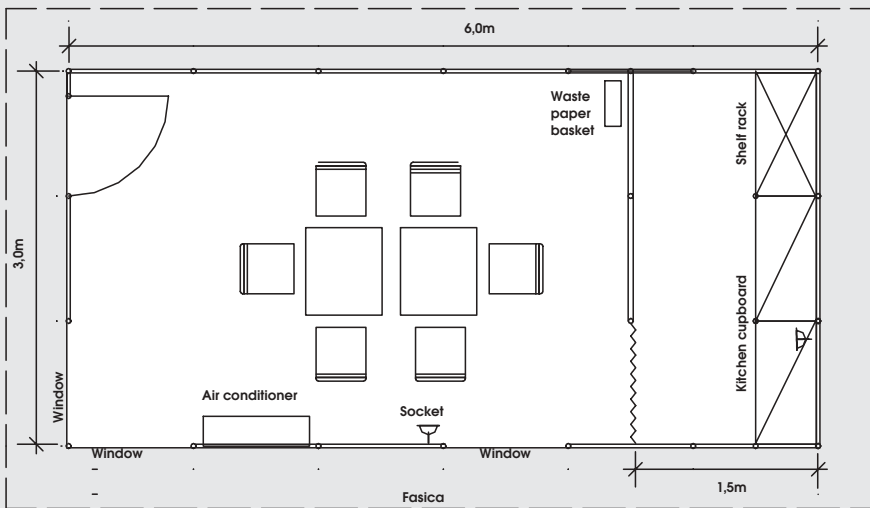

# prestige 2-storey

Max. stand height 6.0 m - Upper floor level 3.0 m	≤ 36 m <sup>2</sup>	≤ 42 m <sup>2</sup>	≤ 54 m <sup>2</sup>	≤ 66 m <sup>2</sup>	≤ 72 m <sup>2</sup>
Carpet, grey (other colours on request)	✓	✓	✓	✓	✓
Wall panels, 32 mm thick, 2.5 m ht, staircase, railing	✓	✓	✓	✓	0
Design elements (graphic cloth), 3.5 m ht	2	2	2	2	3
Digital print size 1 x 5 m ht design excl., production incl.	1	1	1	1	2
<b>Complimentary furniture:</b>					
Square table	1	1	1	1	2
Rectangular table	1	1	1	2	2
Grey leather chair	12	18	18	20	22
Round table	2	3	3	3	4
Office chair	1	1	1	1	2
Bar counter	1	1	1	1	2
Bar stool	3	4	4	4	6
Lockable cupboard	2	2	3	4	4
Kitchen cupboard	1	1	1	1	1
Information counter	1	1	1	1	2
Waste paper basket	2	2	3	3	4
70 W HQI	6	6	7	8	9
100 W HQI	8	8	9	10	11
13A/220 V 500 W socket	4	4	5	6	7
Fascia, 0.4 m ht; Lettering & booth no.	✓	✓	✓	✓	✓

# Outdoor

The **outdoor** shell scheme stand is a turnkey solution for open-air presentations.

6- or 9-m high  
Logotower  
available upon  
request

Max. stand height 3.0 m	≤ 18 m <sup>2</sup>	≤ 21 m <sup>2</sup>	≤ 24 m <sup>2</sup>	≤ 27 m <sup>2</sup>	≤ 30 m <sup>2</sup>	≤ 36 m <sup>2</sup>
Platform with carpet, grey	✓	✓	✓	✓	✓	✓
Ceiling grid and roof	✓	✓	✓	✓	✓	✓
Store room with lockable door	1	1	1	1	1	1
<b>Complimentary furniture:</b>						
Square table	2	2	2	2	3	3
Grey leather chair	6	6	8	8	9	10
Shelf rack	1	1	1	1	1	2
Kitchen cupboard	2	2	2	2	2	2
Waste paper basket	2	2	2	2	2	3
100 W track spotlight	6	6	8	8	10	12
13A/220 V 500 W socket	2	2	3	4	4	4
Air conditioner	1	1	1	1	1	1
Fascia (grey), 2 x 0.5 m ht Lettering & booth no. (red)	✓	✓	✓	✓	✓	✓