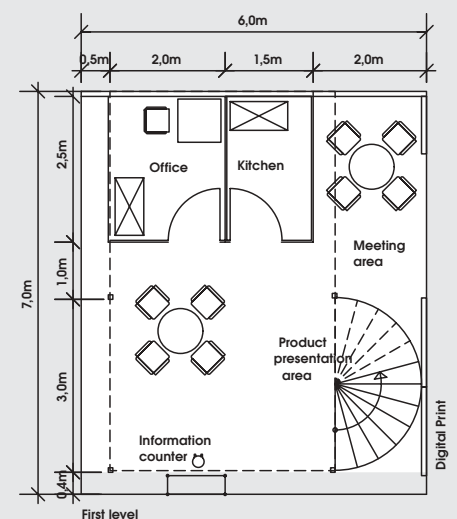

The **prestige 2-storey** stand is a business platform that combines both meeting and presentation space.

prestige 2-storey

Max. stand height 6.0 m - Upper floor level 3.0 m	≤ 36 m²	≤ 42 m²	≤ 54 m²	≤ 66 m²	≤ 72 m²
Carpet, grey (other colours on request)	✓	✓	✓	✓	✓
Wall panels, 32 mm thick, 2.5 m ht, staircase, railing	✓	✓	✓	✓	0
Design elements (graphic cloth), 3.5 m ht	2	2	2	2	3
Digital print size 1 x 5 m ht design excl., production incl.	1	1	1	1	2
Complimentary furniture:					
Square table	1	1	1	1	2
Rectangular table	1	1	1	2	2
Grey leather chair	12	18	18	20	22
Round table	2	3	3	3	4
Office chair	1	1	1	1	2
Bar counter	1	1	1	1	2
Bar stool	3	4	4	4	6
Lockable cupboard	2	2	3	4	4
Kitchen cupboard	1	1	1	1	1
Information counter	1	1	1	1	2
Waste paper basket	2	2	3	3	4
70 W HQI	6	6	7	8	9
100 W HQI	8	8	9	10	11
13A/220 V 500 W socket	4	4	5	6	7
Fascia, 0.4 m ht; Lettering & booth no.	✓	✓	✓	✓	✓

For stands larger than 72 sqm please contact the IMAG Technical Services Department.