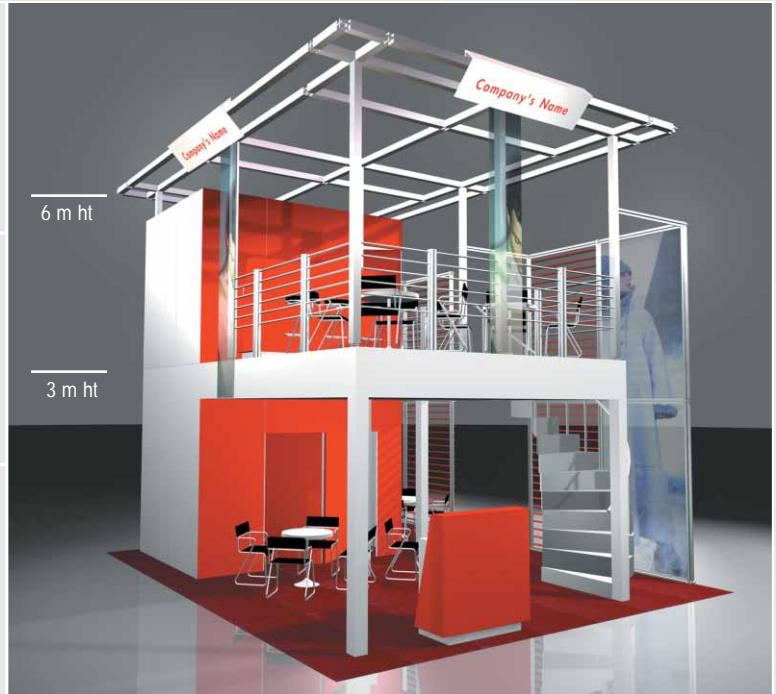

The **prestige 2-storey** stand is a business platform that combines both meeting and presentation space.

prestige 2-storey

Max. stand height 6.0 m - Upper floor level 3.0 m	≤ 36 m²	≤ 42 m²	≤ 54 m²	≤ 66 m²	≤ 72 m²
Carpet, grey (other colours on request)	✓	✓	✓	✓	✓
Wall panels, 32 mm thick, 2.5 m ht, staircase, railing	✓	✓	✓	✓	0
Design elements (graphic cloth), 3.5 m ht	2	2	2	2	3
Digital print size 1 x 5 m ht design excl., production incl.	1	1	1	1	2
Complimentary furniture:					
Square table	1	1	1	1	2
Rectangular table	1	1	1	2	2
Grey leather chair	12	18	18	20	22
Round table	2	3	3	3	4
Office chair	1	1	1	1	2
Bar counter	1	1	1	1	2
Bar stool	3	4	4	4	6
Lockable cupboard	2	2	3	4	4
Kitchen cupboard	1	1	1	1	1
Information counter	1	1	1	1	2
Waste paper basket	2	2	3	3	4
70 W HQI	6	6	7	8	9
100 W HQI	8	8	9	10	11
13A/220 V 500 W socket	4	4	5	6	7
Fascia, 0.4 m ht; Lettering & booth no.	✓	✓	✓	✓	✓

For stands larger than 72 sqm please contact the IMAG Technical Services Department.