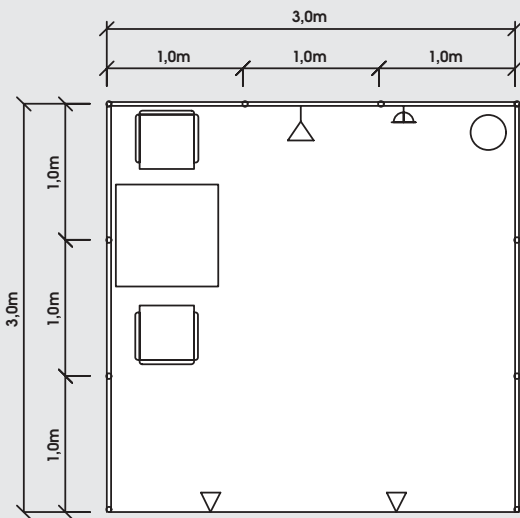

# 01 basic

The **basic** shell scheme stand is an ideal start-up package and low-cost solution.

Max. stand height 2.50 m	9 m <sup>2</sup>	≤12 m <sup>2</sup>	≤18 m <sup>2</sup>	≤24 m <sup>2</sup>	≤30 m <sup>2</sup>
Carpet, grey, other colours on request	✓	✓	✓	✓	✓
Wall panels, white, 2.5 m ht	✓	✓	✓	✓	✓
<b>Complimentary furniture:</b>					
Square table	1	1	2	2	2
Grey leather chair	2	3	4	6	8
Waste paper basket	1	1	2	2	2
100 W spotlight	3	4	6	8	10
13A/220 V 500 W socket	1	1	2	2	3
Fascia (white), 0.30 m ht; Lettering & booth no. (black)	✓	✓	✓	✓	✓

# 02 trend

Max. stand height 3.50 m	9 m <sup>2</sup>	≤12 m <sup>2</sup>	≤18 m <sup>2</sup>	≤24 m <sup>2</sup>	≤30 m <sup>2</sup>
Carpet, grey, other colours on request	✓	✓	✓	✓	✓
Wall panels, white, 2.5 m ht	✓	✓	✓	✓	✓
Design element (red, blue or yellow), 3.5 m ht	✓	✓	✓	✓	✓
<b>Complimentary furniture:</b>					
Square table	1	1	2	2	2
Grey leather chair	2	4	6	8	8
Lockable cupboard	1	1	2	2	3
Waste paper basket	1	1	2	2	2
100 W spotlight	3	4	6	8	10
13A/220 V 500 W socket	1	1	2	2	3
Fascia (yellow), 0.35 m ht; Lettering & booth no. (black)	✓	✓	✓	✓	✓
Logo	✓	✓	✓	✓	✓

# 05 deluxe

The **deluxe** stand – an eye-catching solution with innovative design elements and arches for a professional presentation.

Max. stand height 5.0 m	≤24 m <sup>2</sup>	≤30 m <sup>2</sup>	≤36 m <sup>2</sup>	≤42 m <sup>2</sup>	≤48 m <sup>2</sup>
Carpet, grey (other colours on request)	✓	✓	✓	✓	✓
Wall panels height: 5.0 m (grey) 3.5 m (white) and 2.5 m (red)	✓	✓	✓	✓	✓
Design arch (cloth), height: 3.5 m and 4.5 m	2	2	2	2	3
<b>Complimentary furniture:</b>					
Square table	2	2	2	3	4
Grey leather chair	6	6	8	9	12
Shelf rack (5 layers)	1	2	2	3	3
Bistro table	1	2	2	3	3
Bar stool	2	4	4	6	6
Information counter	1	1	2	2	3
Brochure stand	1	2	2	3	3
Waste paper basket	1	2	2	3	3
100 W spotlight	8	10	12	14	16
13A/220 V 500 W socket	2	3	3	4	4
Company name & booth no. (black)	✓	✓	✓	✓	✓
Logo on design arch	✓	✓	✓	✓	✓