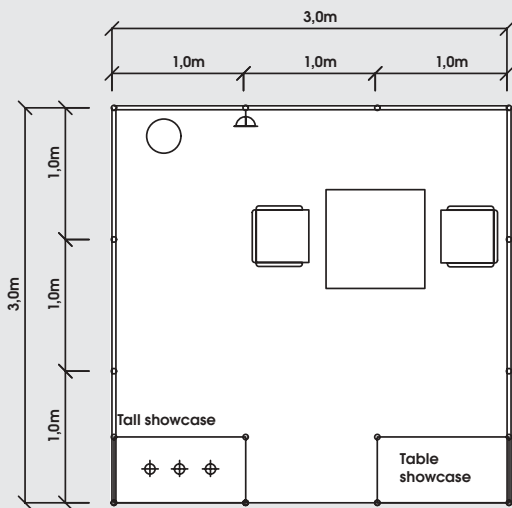

# 10 progress

Max. stand height 3.0 m	≤18 m <sup>2</sup>	≤24 m <sup>2</sup>	≤30 m <sup>2</sup>	≤36 m <sup>2</sup>	≤42 m <sup>2</sup>
Platform with carpet, grey	✓	✓	✓	✓	✓
Wallpanels 3 m ht, glass	✓	✓	✓	✓	✓
Ceiling grid and roof	✓	✓	✓	✓	✓
Store room with folding door	1	1	1	1	1
<b>Complimentary furniture:</b>					
Square table	2	2	3	3	4
Grey leather chair	6	8	10	12	12
Shelf rack	1	1	1	1	2
Kitchen cupboard	1	1	1	1	1
Waste paper basket	1	2	2	3	3
Bar counter	1	1	1	1	1
Bar stool	1	1	1	1	2
70 W HQI lamp	6	9	12	15	18
13A / 220 V, 500 W socket	2	2	3	4	4
Fascia (white) 2 m x 0.5 m ht Lettering & booth no. (blue)	✓	✓	✓	✓	✓

# showcase

The **showcase** –  
an excellent solution providing  
space for presenting small items  
and holding meetings.

Max. stand height 2.5 m	≤ 9 m <sup>2</sup>	≤12 m <sup>2</sup>	≤18 m <sup>2</sup>	≤24 m <sup>2</sup>	≤30 m <sup>2</sup>	≤36 m <sup>2</sup>
Carpet, grey (other colours on request)	✓	✓	✓	✓	✓	✓
Wall panels, white, 2.5 m ht	✓	✓	✓	✓	✓	✓
Open ceiling grid	✓	✓	✓	✓	✓	✓
<b>Complimentary furniture:</b>						
Square table	1	2	2	2	3	4
Leather chairs (grey/black)	2	4	6	8	10	12
Tall showcase incl. built in halogen spots	1	2	2	3	4	6
Table showcase	1	1	1	2	2	2
Waste paper basket	1	1	1	2	2	2
100 W Track spotlight	3	4	6	8	10	12
13A/220 V 500 W socket	1	1	1	2	2	2
Fascia, (white) 0.3 m ht; Lettering & booth no. (black)	✓	✓	✓	✓	✓	✓