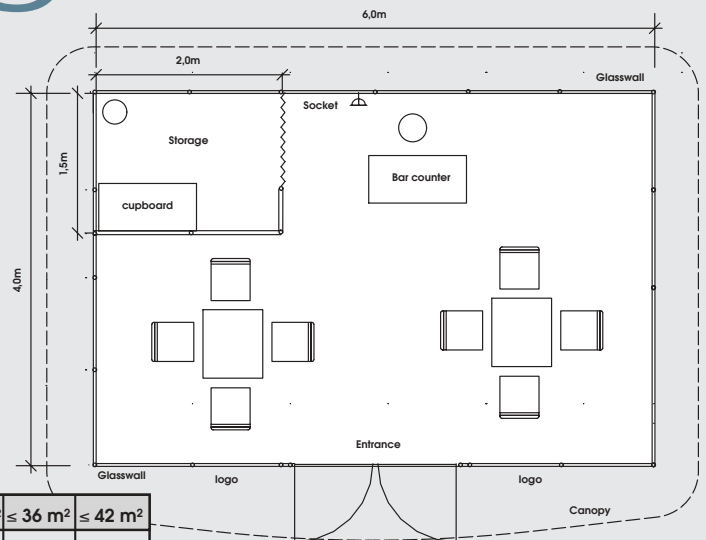

10 progress

Max. stand height 3.0 m	≤18 m²	≤24 m²	≤30 m²	≤36 m²	≤42 m²
Platform with carpet, grey	✓	✓	✓	✓	✓
Wallpanels 3 m ht, glass	✓	✓	✓	✓	✓
Ceiling grid and roof	✓	✓	✓	✓	✓
Store room with folding door	1	1	1	1	1
Complimentary furniture:					
Square table	2	2	3	3	4
Grey leather chair	6	8	10	12	12
Shelf rack	1	1	1	1	2
Kitchen cupboard	1	1	1	1	1
Waste paper basket	1	2	2	3	3
Bar counter	1	1	1	1	1
Bar stool	1	1	1	1	2
70 W HQI lamp	6	9	12	15	18
13A / 220 V, 500 W socket	2	2	3	4	4
Fascia (white) 2 m x 0.5 m ht Lettering & booth no. (blue)	✓	✓	✓	✓	✓

For stands larger than 42 sqm please contact the IMAG Technical Services Department.