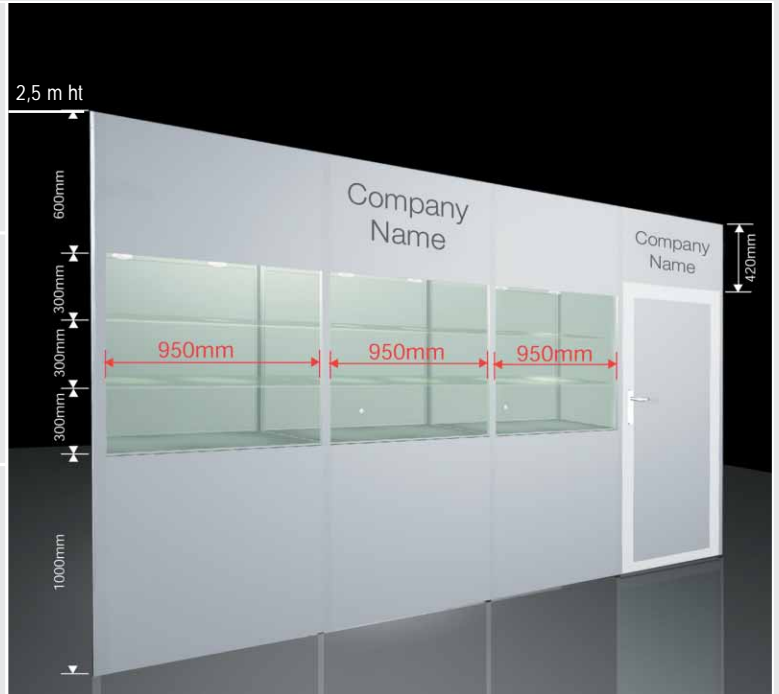

# showcase

The **showcase** –  
an excellent solution providing  
space for presenting small items  
and holding meetings.

Max. stand height 2.5 m	≤ 9 m <sup>2</sup>	≤12 m <sup>2</sup>	≤18 m <sup>2</sup>	≤24 m <sup>2</sup>	≤30 m <sup>2</sup>	≤36 m <sup>2</sup>
Carpet, grey (other colours on request)	✓	✓	✓	✓	✓	✓
Wall panels, white, 2.5 m ht	✓	✓	✓	✓	✓	✓
Open ceiling grid	✓	✓	✓	✓	✓	✓
<b>Complimentary furniture:</b>						
Square table	1	2	2	2	3	4
Leather chairs (grey/black)	2	4	6	8	10	12
Tall showcase incl. built in halogen spots	1	2	2	3	4	6
Table showcase	1	1	1	2	2	2
Waste paper basket	1	1	1	2	2	2
100 W Track spotlight	3	4	6	8	10	12
13A/220 V 500 W socket	1	1	1	2	2	2
Fascia, (white) 0.3 m ht; Lettering & booth no. (black)	✓	✓	✓	✓	✓	✓

# 12 jewellery special

Max. stand height 2.5 m	≤12 m <sup>2</sup>	≤18 m <sup>2</sup>	≤24 m <sup>2</sup>	≤30m <sup>2</sup>	≤36m <sup>2</sup>
Carpet, grey (other colours on request)	✓	✓	✓	✓	✓
Wall panels, light grey 2.5 m ht.	✓	✓	✓	✓	✓
System ceiling (with white egg crate ceiling grid)	✓	✓	✓	✓	✓
<b>Complimentary furniture:</b>					
Rectangular table	1	2	3	3	3
Leather chairs (grey/black)	3	6	8	10	12
Tall showcase (with 2 layers glass shelves) incl. built in halogen spots	3	5	7	9	10
Waste paper basket	1	1	1	1	2
100 W downlight (for ceiling)	7	10	14	17	20
13A/220 V 500 W socket	1	1	2	2	3
Fascia (grey), 0.4 m ht; Lettering & booth no. (black)	✓	✓	✓	✓	✓