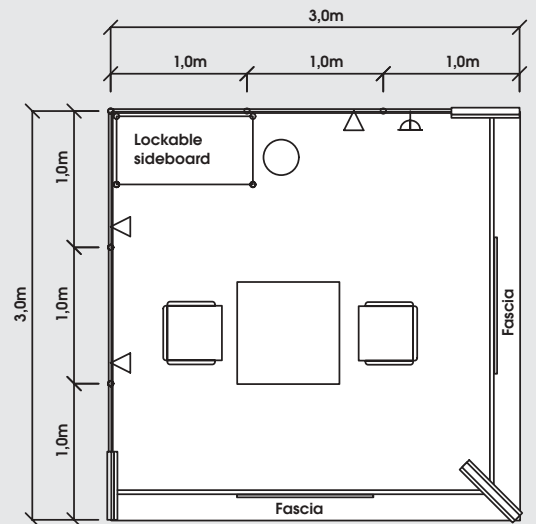

# 02 trend

Max. stand height 3.50 m	9 m <sup>2</sup>	≤12 m <sup>2</sup>	≤18 m <sup>2</sup>	≤24 m <sup>2</sup>	≤30 m <sup>2</sup>
Carpet, grey, other colours on request	✓	✓	✓	✓	✓
Wall panels, white, 2.5 m ht	✓	✓	✓	✓	✓
Design element (red, blue or yellow), 3.5 m ht	✓	✓	✓	✓	✓
<b>Complimentary furniture:</b>					
Square table	1	1	2	2	2
Grey leather chair	2	4	6	8	8
Lockable cupboard	1	1	2	2	3
Waste paper basket	1	1	2	2	2
100 W spotlight	3	4	6	8	10
13A/220 V 500 W socket	1	1	2	2	3
Fascia (yellow), 0.35 m ht; Lettering & booth no. (black)	✓	✓	✓	✓	✓
Logo	✓	✓	✓	✓	✓

# success

The **success** stand system – a high-quality presentation space with an open, welcoming structure.

Max. stand height 4.0 m	9 m <sup>2</sup>	≤12 m <sup>2</sup>	≤18 m <sup>2</sup>	≤24 m <sup>2</sup>	≤30 m <sup>2</sup>	≤36 m <sup>2</sup>
Carpet, grey (other colours on request)	✓	✓	✓	✓	✓	✓
Wall panels, light grey, 32 mm thick, 2,5 m ht	✓	✓	✓	✓	✓	✓
Steel structure, 3,0 m ht	✓	✓	✓	✓	✓	✓
Square columns 4,0 m (row stand)	2	2	2	3	3	3
<b>Complimentary furniture:</b>						
Square table	1	1	2	2	2	3
Grey leather chair	3	4	6	8	8	10
Lockable sideboard	1	1	2	2	3	3
Waste paper basket	1	1	2	2	2	2
100 W spotlight	3	4	6	8	10	12
13A/220 V 500 W socket	1	1	2	2	3	3
Fascia (grey), 0,30 m ht; Lettering & booth no. (red)	✓	✓	✓	✓	✓	✓
Logo	✓	✓	✓	✓	✓	✓

# 04 peak

Max. stand height 4.0 m	9 m <sup>2</sup>	≤12 m <sup>2</sup>	≤18 m <sup>2</sup>	≤24 m <sup>2</sup>	≤30 m <sup>2</sup>	≤36 m <sup>2</sup>
Carpet, grey (other colours on request)	✓	✓	✓	✓	✓	✓
Wall panels, light grey, 32 mm thick, 2.5 m ht	✓	✓	✓	✓	✓	✓
Design element blue, 4 m ht, with logo lightbox	✓	✓	✓	✓	✓	✓
<b>Complimentary furniture:</b>						
Square table	1	1	2	2	2	3
Grey leather chair	2	4	6	8	8	8
Lockable sideboard	1	1	2	2	2	3
Waste paper basket	1	1	2	2	2	2
100 W spotlight	3	4	6	8	10	12
13A/220 V 500 W socket	1	1	2	2	3	3
Fascia 1.5 m x 0.6 m ht						
Lettering & booth no. (blue)	✓	✓	✓	✓	✓	✓
Logo	✓	✓	✓	✓	✓	✓